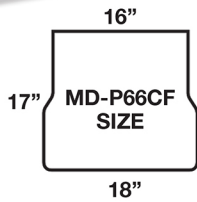

Part# V3400B

Fits truck model 357, 375, 377, 378, 379

Part# C3070

MUD FLAPS

MD-P63CF 14" x 24"

MD-P573CF 14" x 16"

Shrink wrapped view pak includes one pair flaps with mounted chrome bottom weights

Size WxL
16" x 14"
24" x 14"
Top 16" Bottom 18" x 17"

Part #
MD-P57CF
MD-P637CF
MD-P66CF

Size WxL	Part #
16" x 14"	1159R - Red
16" x 14"	1157B - Black

Size WxL	Part #
24" x 18"	1160B - Black
24" x 14"	1163B - Black
24" x 14"	MF0007P (1164W) - White
24" x 14"	MF0008P (1165R) - Red

Size WxL	Part #
24" x 24"	1183B - Black

Size WxL	Part #
24" x 30"	3055 - White
24" x 30"	3051MF - Red
24" x 30"	3050MF - Black

Size WxL	Part #
24" x 6"	1024R - Red
24" x 6"	1025R - Black
24" x 6"	1027WH - White