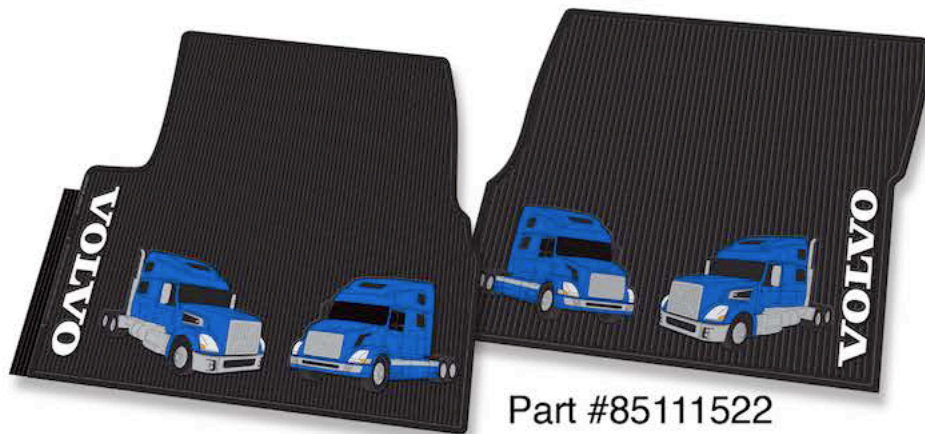

New Floor Mats
Part #85150481
For Late Model VN
Trucks (2015 to Current).

VOLVO

Protect your investment with these attractive, highly functional floor mats!

- *“Patented” floor mat with (PRS) Positive Restraint System flange holds the driver side floor mat in place.*
- *Heavy Duty borders to catch and retain abrasive debris, caustic materials, liquids, grease and oils harmful to a truck’s O.E. flooring.*
- *Driver’s Cushioning Safety Heel Pad.*
- *High impact absorbing vertical ribs textured inlay.*

For Models VN & VT

Part #85111523

Part #85111522

Advisory

- Floor mat part numbers won't necessarily fit all years, or all configurations for the Truck model listed.
- Truck manufacturers make changes to cab interiors periodically that can affect the fit of auxiliary floor mats.
- Truck models can have multiple floor plans due to options, accessories, and build variances
- To check for proper fit; ensure that the floor mat lays flat against the O.E. flooring, and does not interfere with the control pedals.